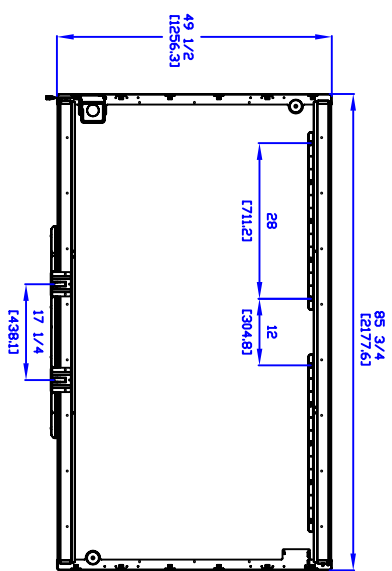

Side View

Rear View

These drawings are for outline and installation purposes only. All dimensions given in inches (millimeters). Dimensions are subject to change without notice. All dimensions +/- .18" (3 mm). NOTE: DO NOT SCALE.

1207 - 11 Avenue SW, Suite 300
Calgary, AB T2C 0M5
CANADA
www.smarttech.com/support