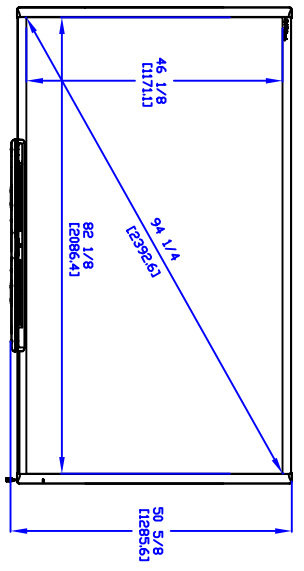

Side View

Front View