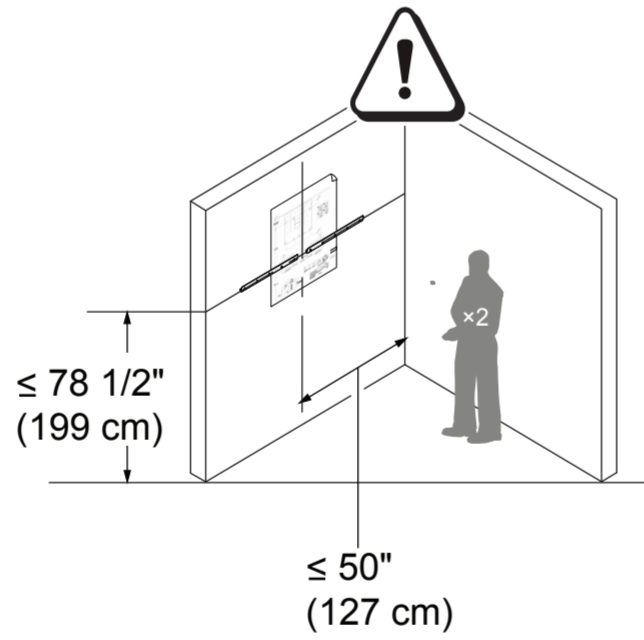

17 1/8" (43.5 cm)

16 1/8" (43.5 cm)

You are permitted to make copies of this document at 100% scale and distribute the copies for use.

≤ 78 1/2" (199 cm)

4" (10.2 cm)

4" (10.2 cm)

SMART Board u100/u100w interactive whiteboard system installation template