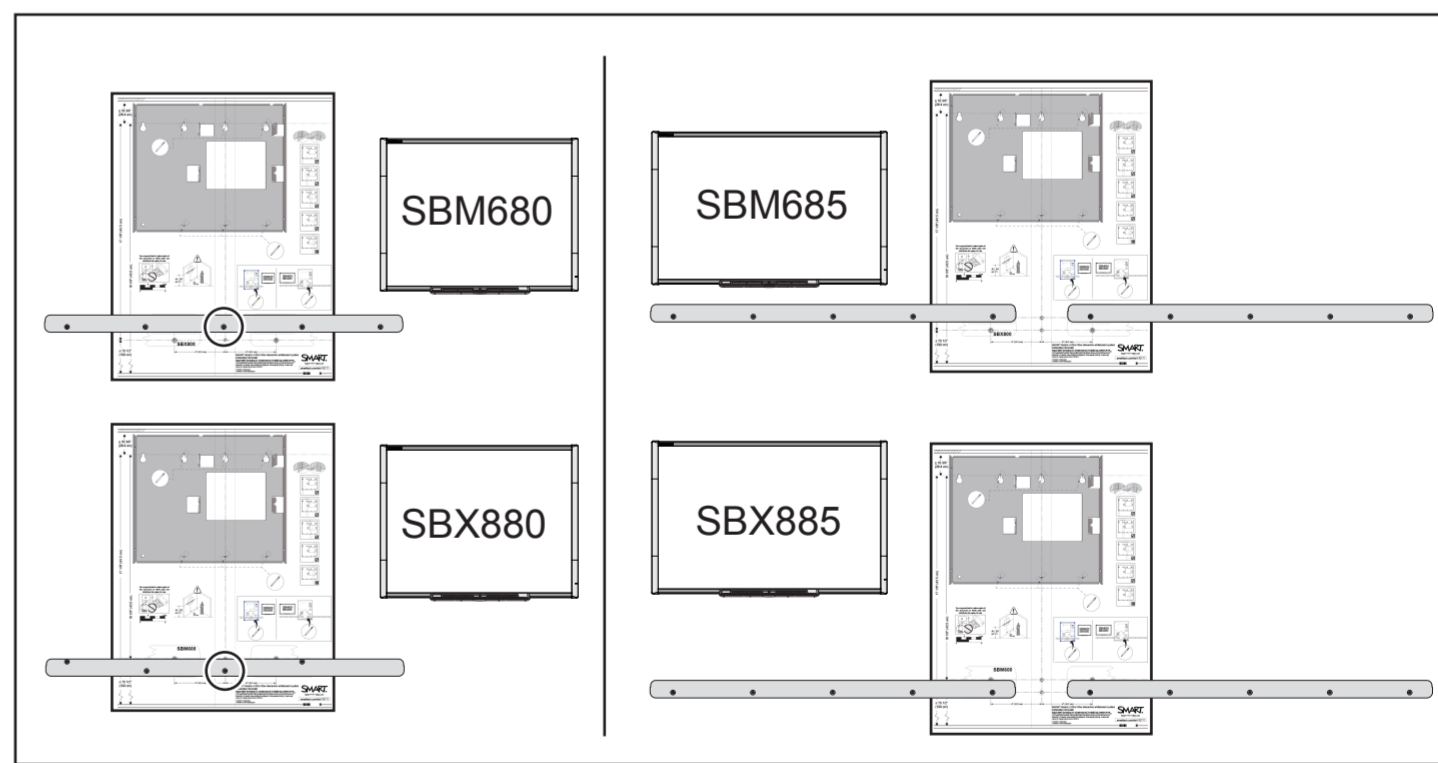

17 1/8" (43.5 cm)

16 1/8" (43.5 cm)

You are permitted to make copies of this document at 100% scale and distribute the copies for use.

≤ 78 1/2" (199 cm)

4" (10.2 cm)

4" (10.2 cm)

SMART Board u100/u100w interactive whiteboard system installation template