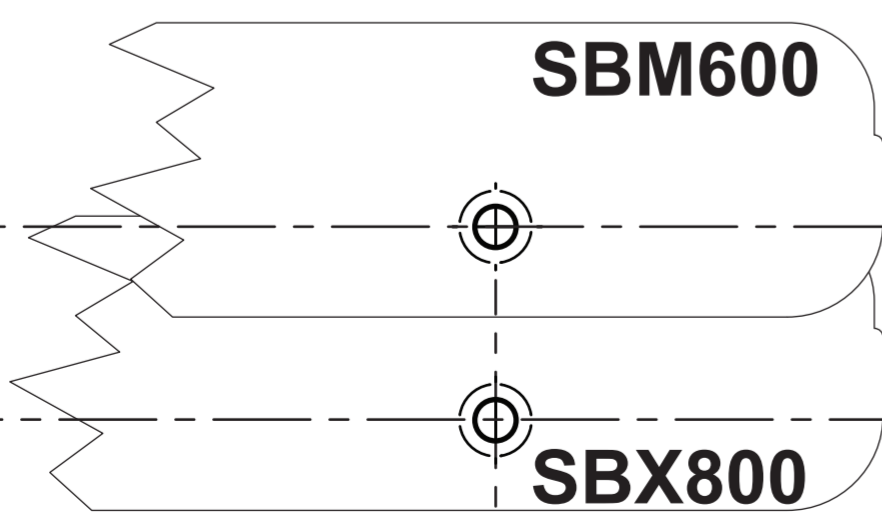

17 1/8" (43.5 cm)

16 1/8" (43.5 cm)

You are permitted to make copies of this document at 100% scale and distribute the copies for use.

≤ 78 1/2" (199 cm)

4" (10.2 cm)

4" (10.2 cm)

SMART Board u100/u100w interactive whiteboard system installation template