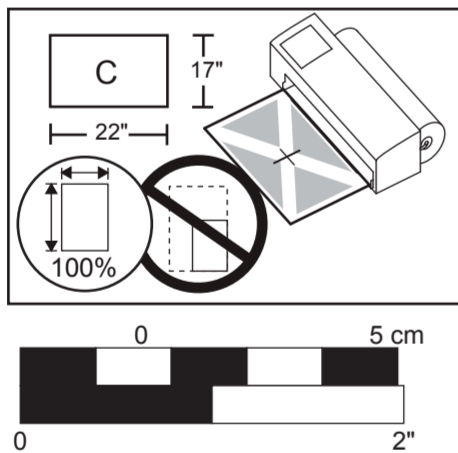

17 1/8" (43.5 cm)

16 1/8" (43.5 cm)

You are permitted to make copies of this document at 100% scale and distribute the copies for use.

≤ 78 1/2" (199 cm)

4" (10.2 cm)

4" (10.2 cm)

SMART Board u100/u100w interactive whiteboard system installation template