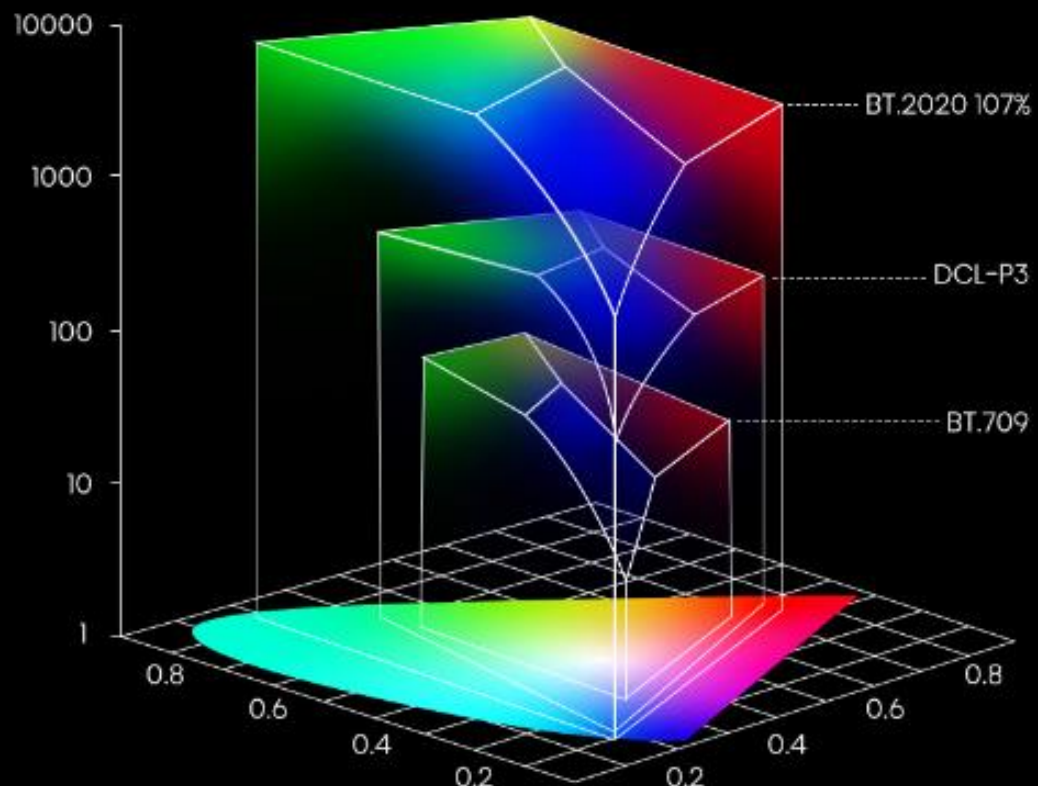

 Ambient Light
Rejection Screen

APPROACHING REAL LIFE QUALITY

Premium X-Fusion™ Laser light Source (Triple colour laser lights)

The triple color Laser light sources generate three original colors (Red Blue and Green) directly without a spinning color wheel. Wider color gamuts and continuous improvements in the trichroma laser engine and screen create images approaching what the human eyes truly see in nature.

COLOR BEYOND YOUR EXPECTATION

Wide Color Gamut (BT2020 107%)

The top standard for future TV color is BT2020, and laser TV is the only display product that can meet this standard. In other words, the color of all televisions in the future will be measured by the color of laser, which represents the highest standard of human color future.