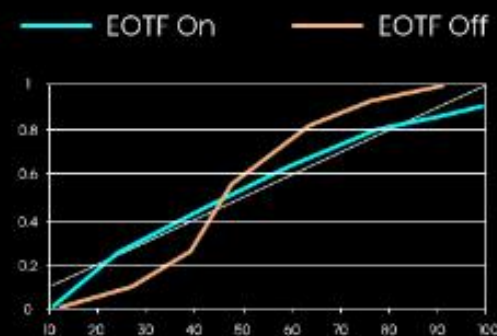

And high Luminance uniformity makes the brightness of each position on the screen is the same, then generate brighter images.

TYPICAL LUMINANCE

3000

*Data from Hisense Internal Lab

4K UHD PICTURE QUALITY

4K UHD Picture Quality&HDR

4K Ultra HD brings over 8 million pixels to create a whole new world on an extra-large ALR screen. Images are sharper, brighter and shown in their true colours just the way the director intended for you to see them.

4K UHD Picture Quality&HDR

OTHER

CAPTURE EVERY STUNNING MOMENT

Smooth Motion

Through MEMC Technology with a microsecond-level processor response time, a motion rate 10-times faster than OLED can be delivered. Fast-moving images are smooth and clear, making the Hisense Laser TV ideal for watching sports, fast-action movies and gaming and uninterrupted viewing.