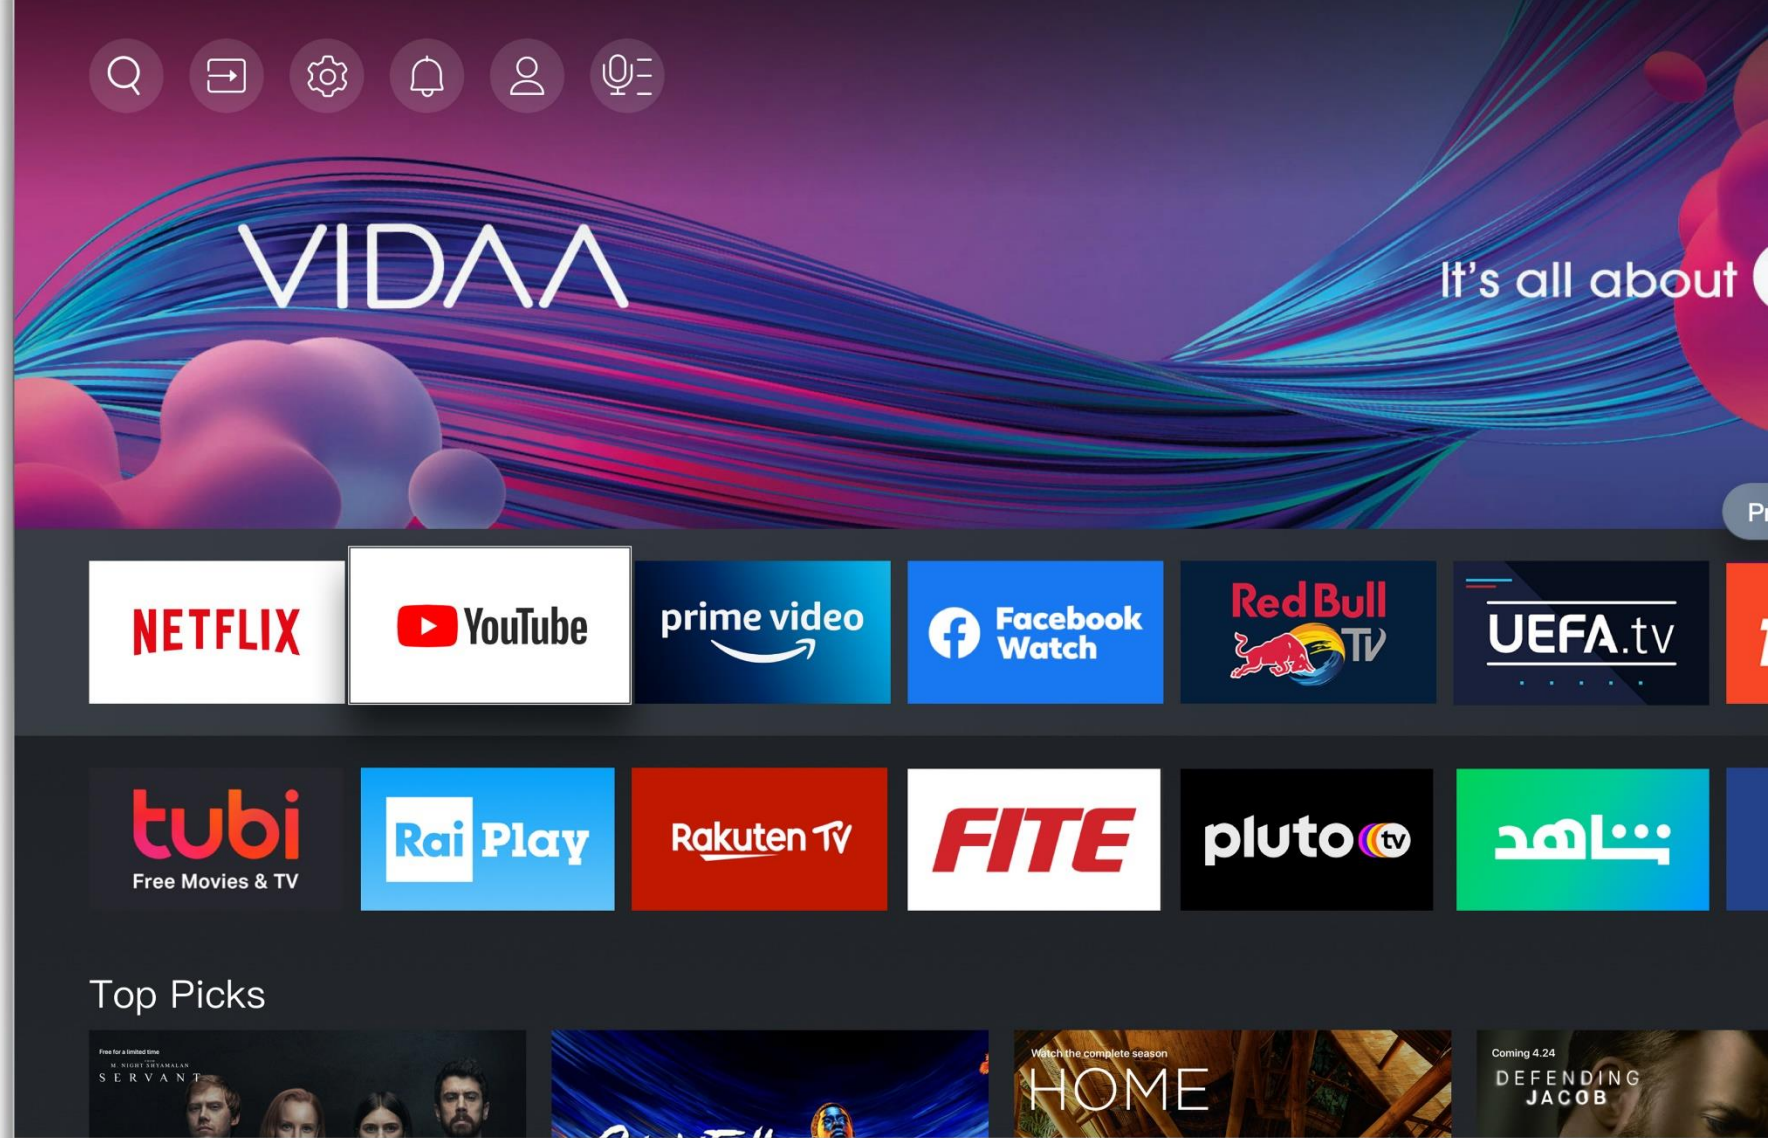

FILMMAKER MODE™

A smart TV That is Simply Brilliant

VIDAA U4.0

With a simplified design that allows you to effortlessly switch between your favorite streaming services and devices in just three steps, VIDAA U provides the best content from global and local partners to its users.

*The availability of content and applications varies by territory.

Watch What You Love, Control It with Your Voice

Do more on your TV with your voice. Alexa built-in to quickly search 500,000+ movies and shows, get recommendations to match your mood, control smart home devices, and more.