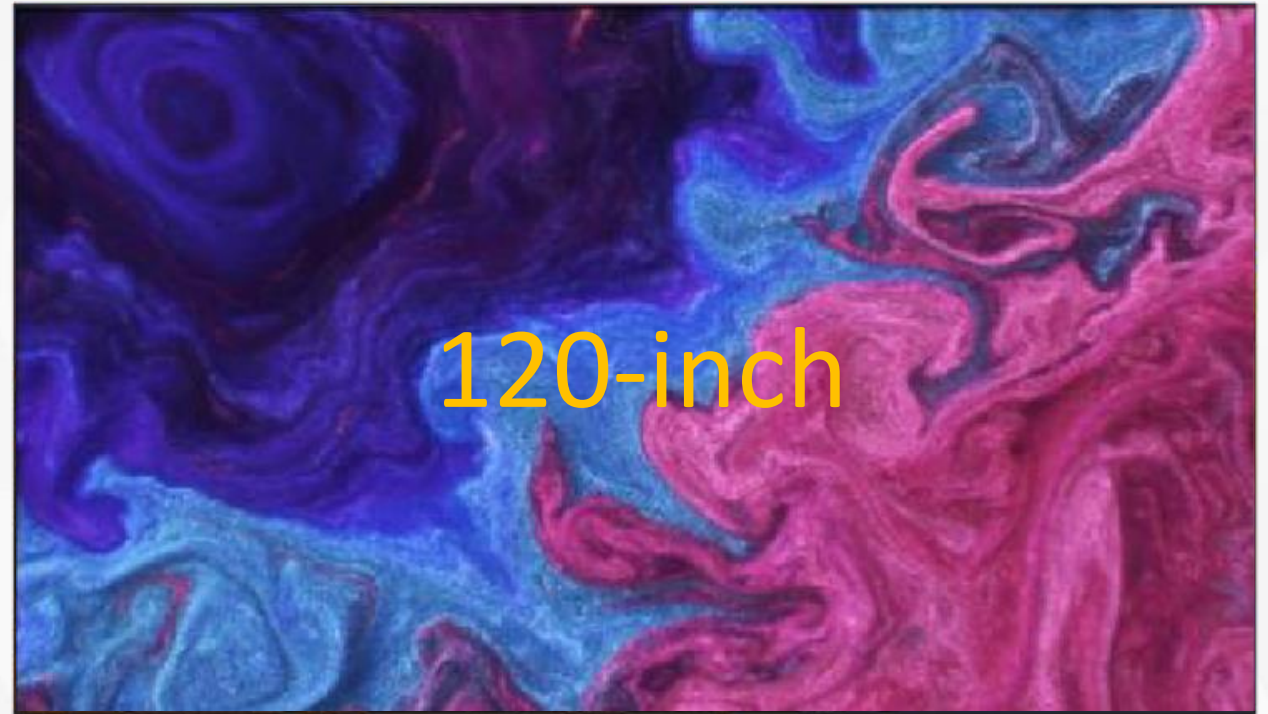

120L9G-CINE120

120-inch TriChroma Laser Cinema with ALR Cinema Screen