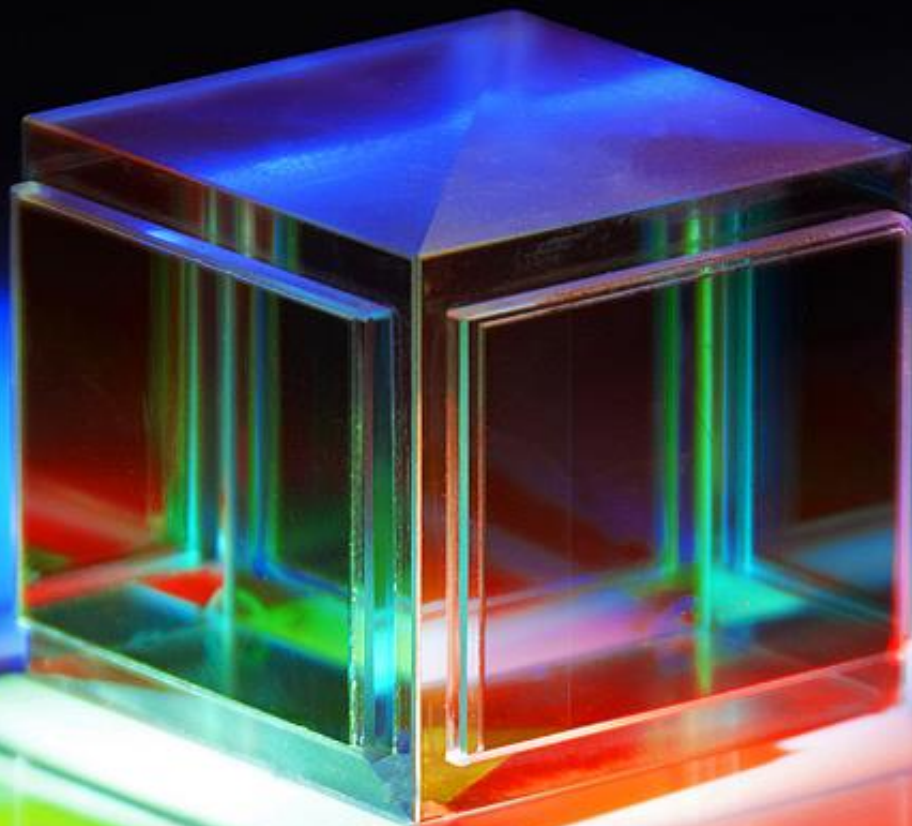

IMMERSIVE AND LARGE AS LIFE

Hisense's patented laser-source technology distributes light and colour evenly over the ambient light rejection screen to display smooth, detailed images in any type of lighting you choose to enjoy the ultimate big TV and immersive viewing experience.

 Ambient Light
Rejection Screen

APPROACHING REAL LIFE QUALITY

Premium X-Fusion™ Laser light Source (Triple colour laser lights)

The triple color Laser light sources generate three original colors (Red Blue and Green) directly without a spinning color wheel. Wider color gamuts and continuous improvements in the trichroma laser engine and screen create images approaching what the human eyes truly see in nature.

COLOR BEYOND YOUR EXPECTATION

Wide Color Gamut (BT2020 107%)

The top standard for future TV color is BT2020, and laser TV is the only display product that can meet this standard. In other words, the color of all televisions in the future will be measured by the color of laser, which represents the highest standard of human color future.