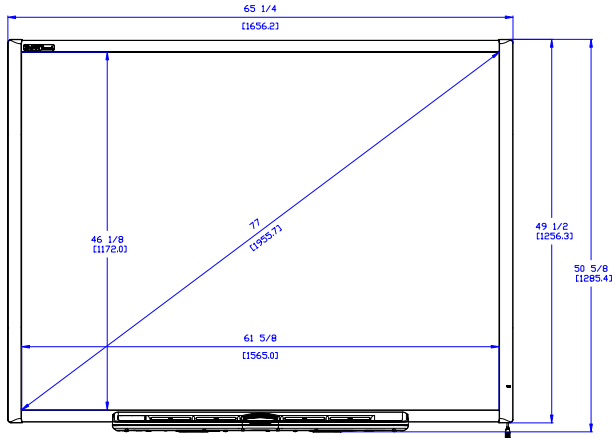

Front View

Back View