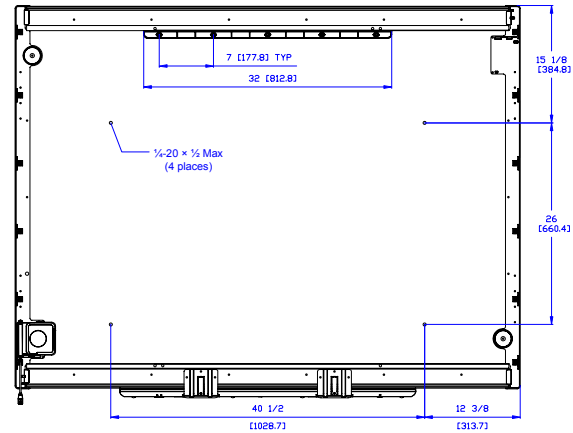

A

B

C

D

E

F

G

H

I

1207 - 11 Avenue SW, Suite 300
Calgary, AB T3C 0M5
CANADA

Support Fax +1.403.806.1256

support@smarttech.com
www.smarttech.com

Page: 1 of 1

Description: CADSB680v04Apr06